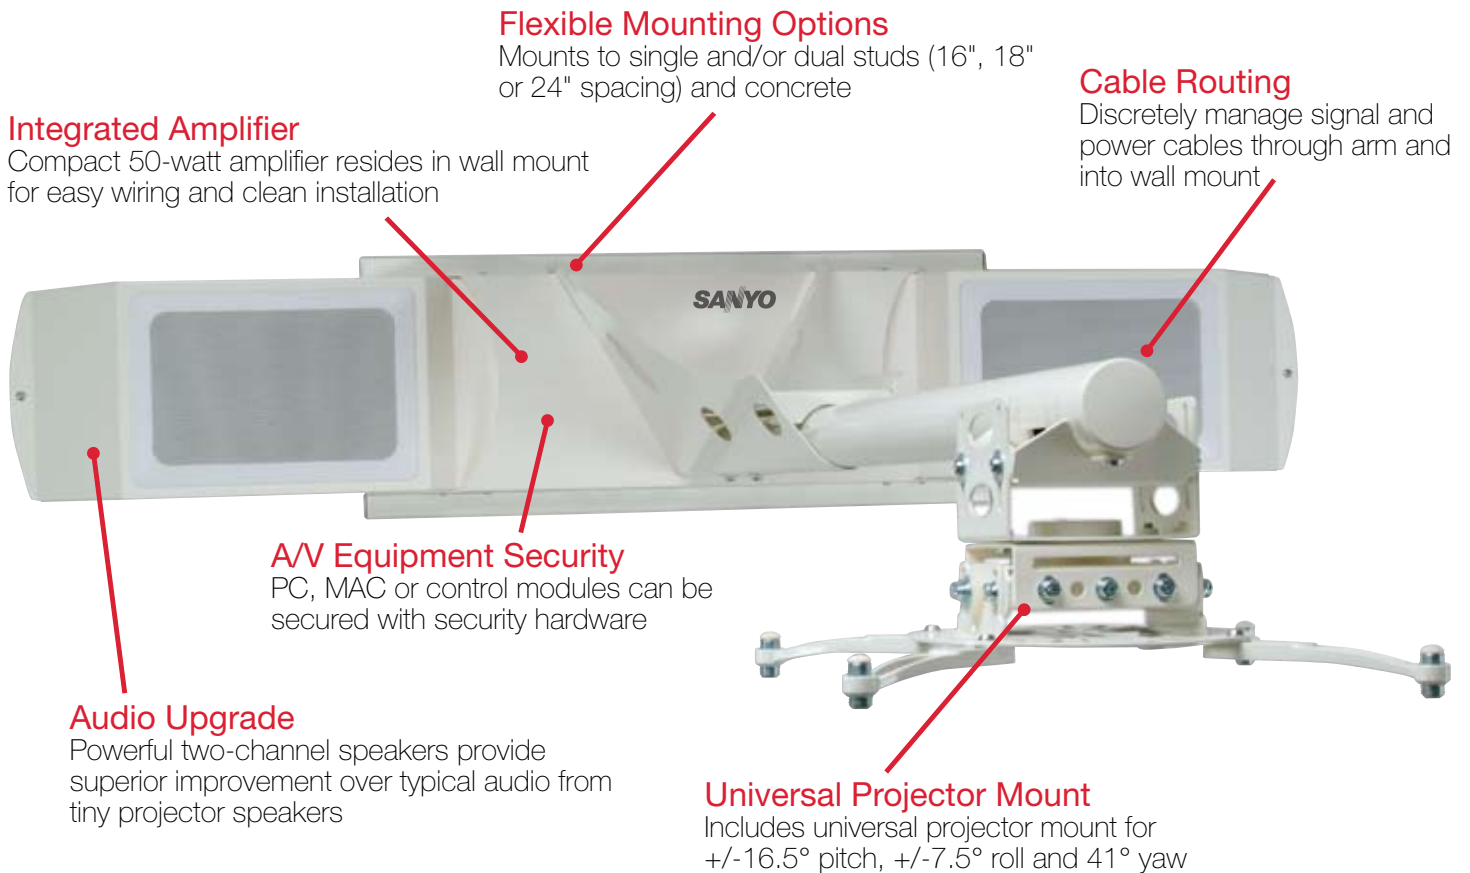

+/-7.5°

41°

Audio

NEW

Available April 2010

MT-EDU102

Integrated Amplifier

Compact 50-watt amplifier resides in wall mount for easy wiring and clean installation

Flexible Mounting Options

Mounts to single and/or dual studs (16", 18" or 24" spacing) and concrete

Cable Routing

Discretely manage signal and power cables through arm and into wall mount

AV Equipment Security

PC, MAC or control modules can be secured with security hardware

Audio Upgrade

Powerful two-channel speakers provide superior improvement over typical audio from tiny projector speakers

Universal Projector Mount

Includes universal projector mount for +/-16.5° pitch, +/-7.5° roll and 41° yaw

FEATURES

- Includes two, 25-watt two-way speakers with 5" woofer and directional tweeters
- Integrated 50-watt power amp resides within wall mount wall plate
- Multiple inputs, including separate line-level mic input
Dynamic sound range easily reaches back row without overpowering front row
- Extends from 37"-67" from the wall
- Mounts to single and/or dual wood studs (16", 18" and 24") and concrete
- Includes universal projector mount