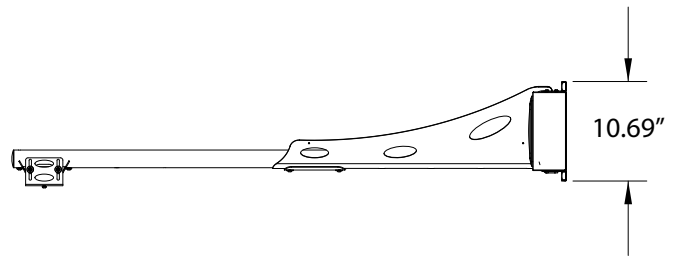

EDU-MOUNT EXTENDED

Ultra-Short-Throw Projector Mount with Audio Package

DIMENSIONAL DRAWING

Dimensions in inches.
Drawings subject to change without notice.

MT-EDU102

ACCESSORY OPTIONS

No accessory options available at this time

FAQ

Works with SANYO PDG-DWL100, PDG-DXL100, PLC-WXL46, PLC-XL50A, PLC-XL51

What inputs are on the amplifier?

Two RCA inputs and a line-level microphone input are on the amplifier. Separate gain presets are integrated on the side of the chassis.

How is the sound? Will I blow away the front row to barely be heard at the back?

The sound is great! We tested dozens of speakers to find just the right ones. We tuned the ports and power levels to optimize for a standard 32' x 32' classroom with no mic feedback, distortion or blaring up close.

Toll free: **888-337-1215** www.sanyoprojectors.com

©2010 SANYO North America Corporation. All rights reserved.

SANYO