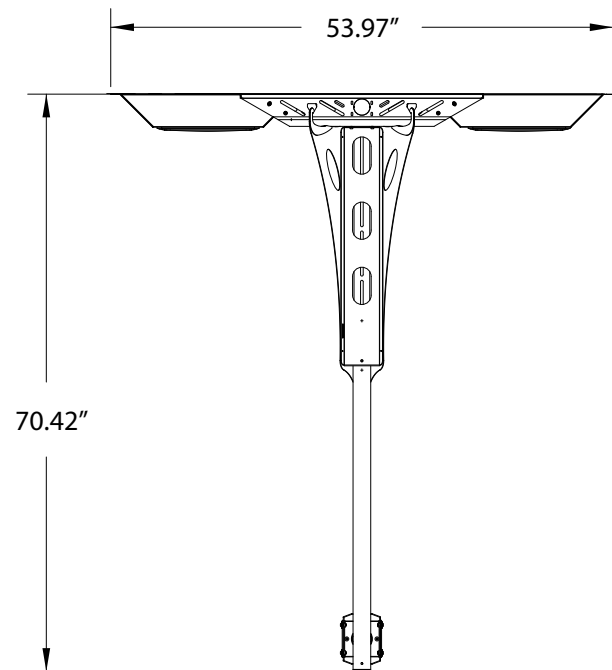

EDU-MOUNT EXTENDED

Ultra-Short-Throw Projector Mount with Audio Package

DIMENSIONAL DRAWING

Dimensions in inches.
Drawings subject to change without notice.

MT-EDU102

ACCESSORY OPTIONS

No accessory options available at this time

FAQ

Works with SANYO PDG-DWL100, PDG-DXL100, PLC-WXL46, PLC-XL50A, PLC-XL51

What inputs are on the amplifier?

Two RCA inputs and a line-level microphone input are on the amplifier. Separate gain presets are integrated on the side of the chassis.

How is the sound? Will I blow away the front row to barely be heard at the back?

The sound is great! We tested dozens of speakers to find just the right ones. We tuned the ports and power levels to optimize for a standard 32' x 32' classroom with no mic feedback, distortion or blaring up close.

Toll free: **888-337-1215** www.sanyoprojectors.com

©2010 SANYO North America Corporation. All rights reserved.

SANYO