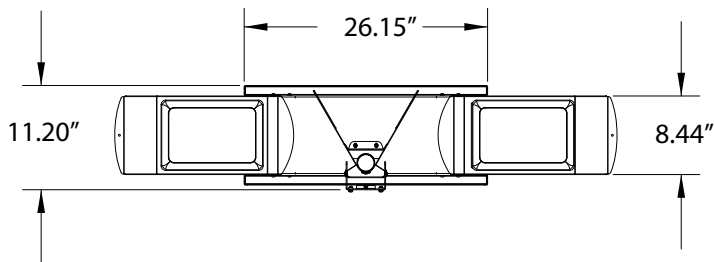

EDU-MOUNT EXTENDED

Ultra-Short-Throw Projector Mount with Audio Package

DIMENSIONAL DRAWING

Dimensions in inches.
Drawings subject to change without notice.

MT-EDU102

ACCESSORY OPTIONS

No accessory options available at this time

FAQ

Works with SANYO PDG-DWL100, PDG-DXL100, PLC-WXL46, PLC-XL50A, PLC-XL51

What inputs are on the amplifier?

Two RCA inputs and a line-level microphone input are on the amplifier. Separate gain presets are integrated on the side of the chassis.

How is the sound? Will I blow away the front row to barely be heard at the back?

The sound is great! We tested dozens of speakers to find just the right ones. We tuned the ports and power levels to optimize for a standard 32' x 32' classroom with no mic feedback, distortion or blaring up close.

Toll free: **888-337-1215** www.sanyoprojectors.com

©2010 SANYO North America Corporation. All rights reserved.

SANYO